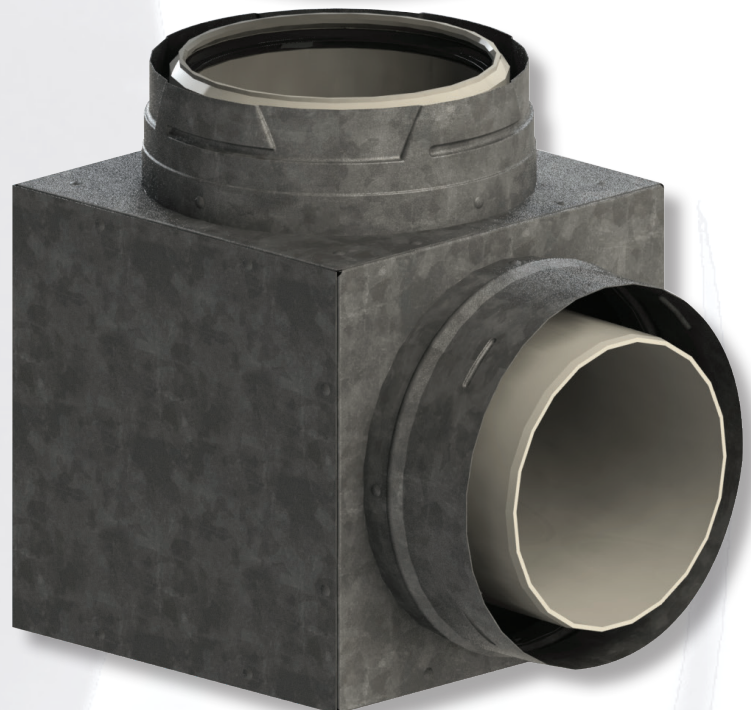

## PolyPro Double Wall Protective Outer Metal Shell for 5", 6", and 8" Diameter PolyPro Single-Wall Gas Vent System.

**The introduction of Double Wall (DW) PolyPro provides additional installation flexibility when your job requires.**

DW shells are offered separately for handling pipe lengths, elbows, and appliance connections. For installation, single wall PolyPro is inserted into the metal shell, which has a support disk inside. The vent system is supported using typical means, including wall straps, elbow straps and roof or firestop supports. Vertical and Horizontal Terminations are available. Adjustable DW sections are available if needed. Additionally, you can use adapters to transition from DuraVent / Security Chimneys stainless vent systems, to DW PolyPro. This integration of vent systems gives you unmatched installation flexibility.

### Features and Benefits

- Acts as a support system for the PolyPro pipe.
- Standard twist lock connections (locking bands are not used on the internal PolyPro).
- Field paintable and corrosion resistant zincalume.
- Non-combustible enclosure.
- Can be used for external runs when protection / insulation from the elements is desired.
- Can be used internally when certain building and fire codes apply.